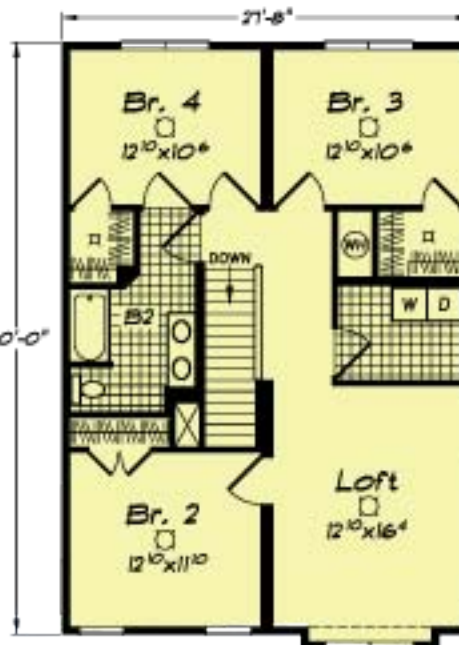

2 BED - 1 BATH
840 SQ. FT.
Per Unit

WWW.CBSMODS.COM

1st FLOOR

REAGAN (UNIT A)
3 BED - 2 BATH
1,320 SQ. FT.
Per Unit

REAGAN (UNIT B)
2 BED - 2 BATH
1,080 SQ. FT.
Per Unit

2nd FLOOR

WWW.CBSMODS.COM

2 BED - 2 BATH
954 SQ. FT.
Per Unit

WWW.CBSMODS.COM

1st Floor

2nd Floor

4 BED - 2 BATH
2,105 SQ. FT.
Per Unit
315 SQ. FT.
Garage
Per Unit

WWW.CBSMODS.COM