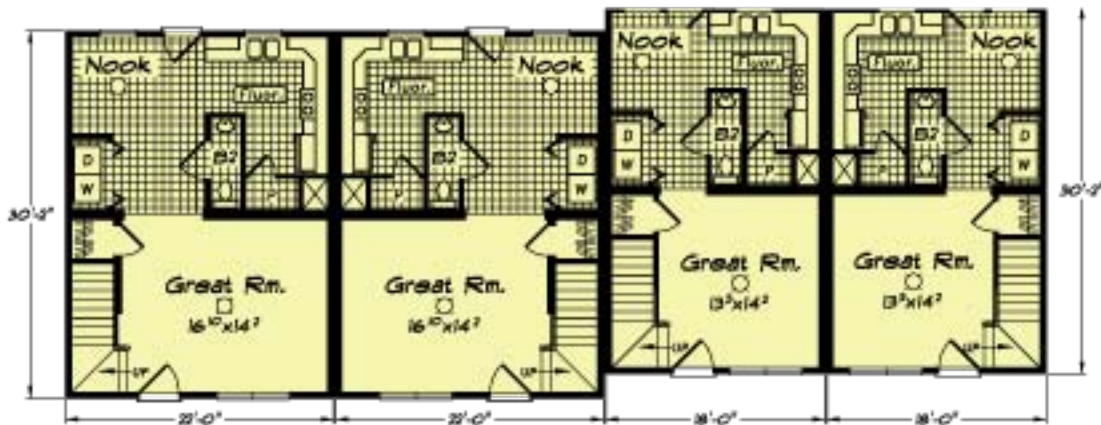

2 BED - 1 BATH
840 SQ. FT.
Per Unit

WWW.CBSMODS.COM

1st FLOOR

REAGAN (UNIT A)
3 BED - 2 BATH
1,320 SQ. FT.
Per Unit

REAGAN (UNIT B)
2 BED - 2 BATH
1,080 SQ. FT.
Per Unit

2nd FLOOR

WWW.CBSMODS.COM

2 BED - 2 BATH
954 SQ. FT.
Per Unit

WWW.CBSMODS.COM

1st Floor

2nd Floor

4 BED - 2 BATH
2,105 SQ. FT.
Per Unit
315 SQ. FT.
Garage
Per Unit

WWW.CBSMODS.COM