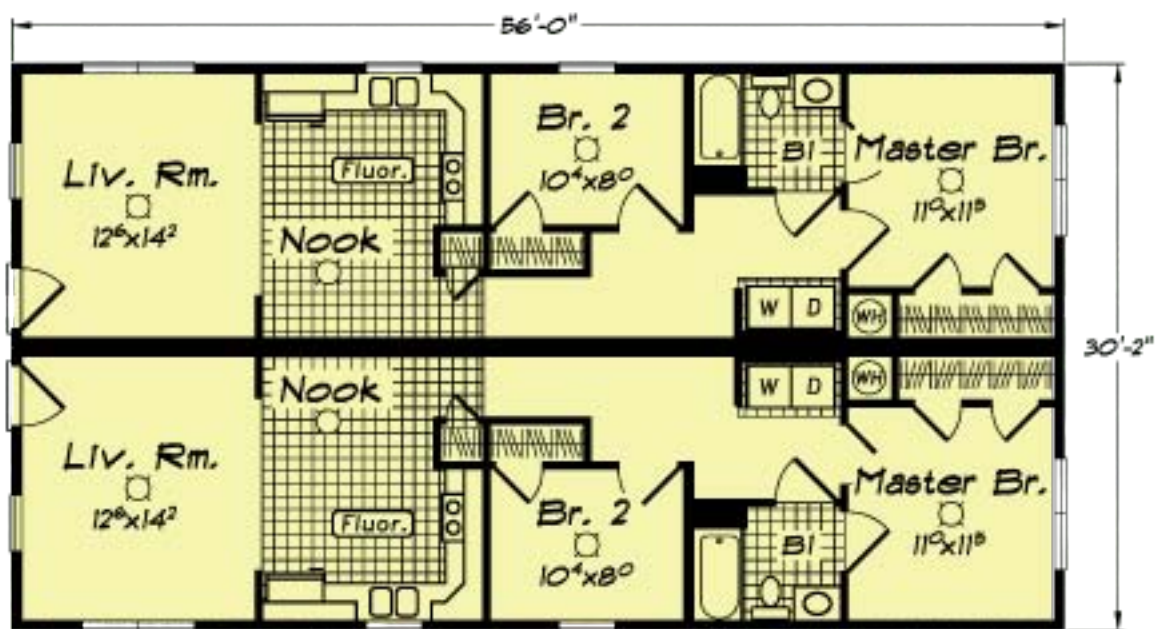

2 BED - 1 BATH
840 SQ. FT.
Per Unit

WWW.CBSMODS.COM

1st FLOOR

REAGAN (UNIT A)
3 BED - 2 BATH
1,320 SQ. FT.
Per Unit

REAGAN (UNIT B)
2 BED - 2 BATH
1,080 SQ. FT.
Per Unit

2nd FLOOR

WWW.CBSMODS.COM

2 BED - 2 BATH
954 SQ. FT.
Per Unit

WWW.CBSMODS.COM

1st Floor

2nd Floor

4 BED - 2 BATH
2,105 SQ. FT.
Per Unit
315 SQ. FT.
Garage
Per Unit

WWW.CBSMODS.COM